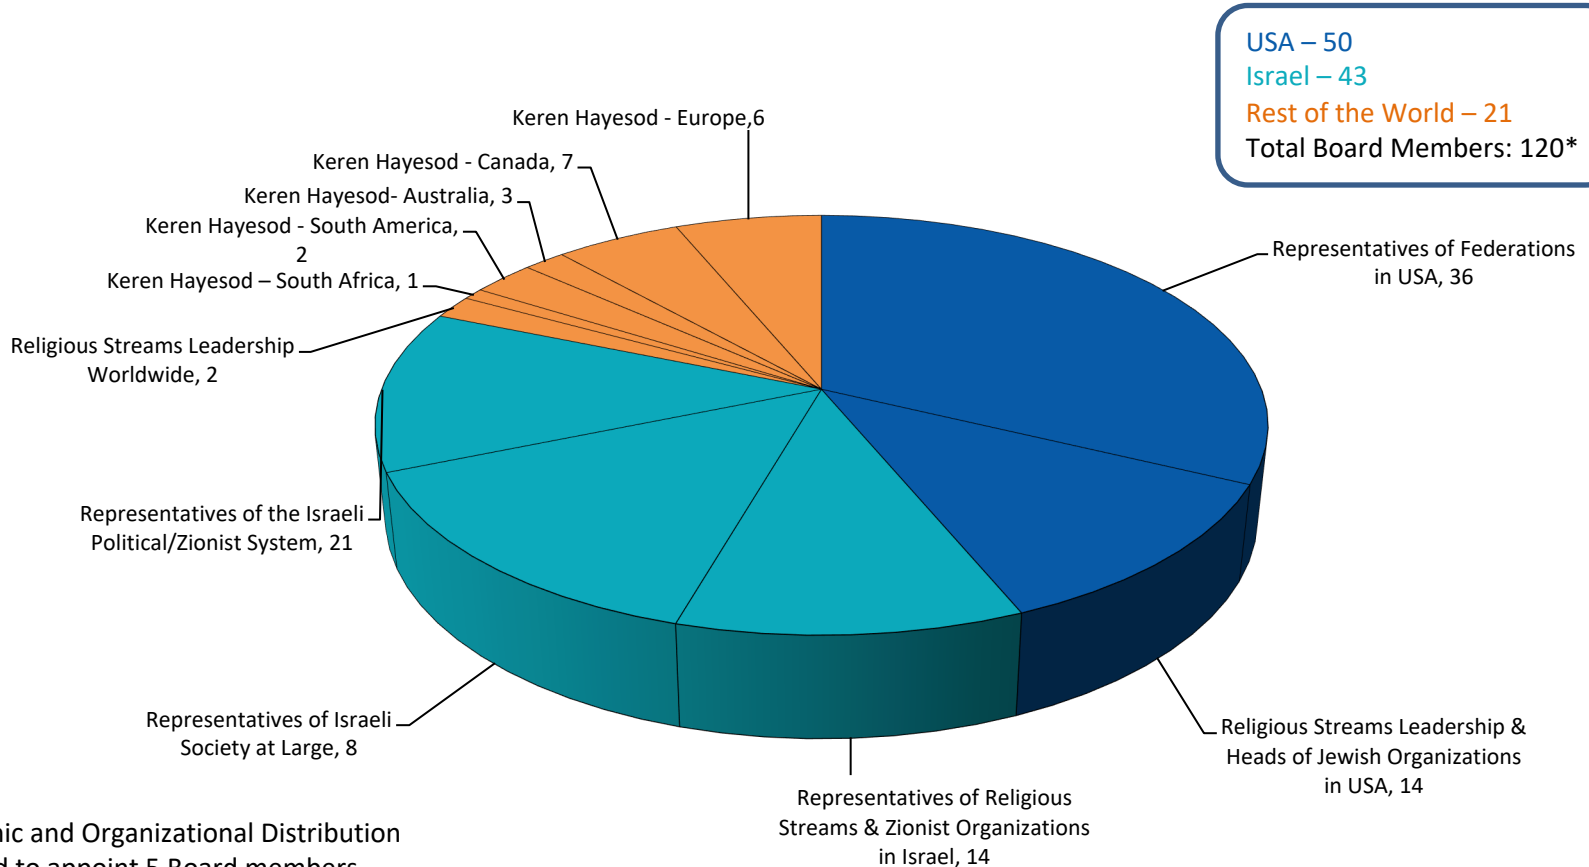

# BOG – The Global Jewish Partnership

Geographic and Organizational Distribution

\* KH need to appoint 5 Board members

\* WZO need to appoint 1 Board member